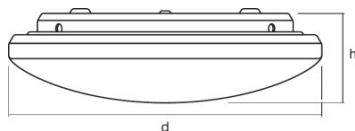

Photometrical data

<b>Color temperature</b>	2700 K
<b>Color rendering index Ra</b>	>80
<b>Light color (designation)</b>	Warm White/Cool White/Daylight
<b>Luminous flux</b>	2000 lm

Dimensions & weight

<b>Diameter</b>	450.0 mm
<b>Height</b>	91.0 mm
<b>Product weight</b>	1219.00 g