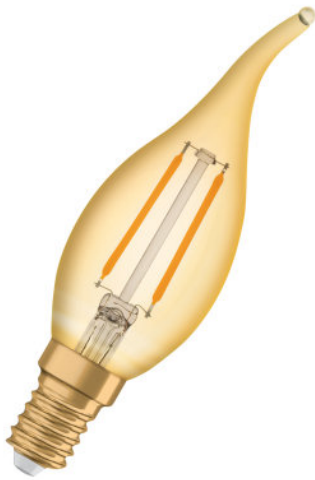

PRODUCT DATASHEET

Vintage 1906 LED 12 1.4 W/2500 K E14

Vintage 1906 LED | LED lamps, vintage edition

AREAS OF APPLICATION

- Domestic applications
- General illumination
- Outdoor use in outdoor luminaires only (minimum IP65)
- Perfect for decorative installations

PRODUCT BENEFITS

- Very low energy consumption
- Instant 100 % light, no warm-up time
- Can be easily fitted instead of ordinary light bulbs
- Lamps with innovative LED "filament" technology

PRODUCT FEATURES

- LED lamps for line voltage
- Mercury-free lamps
- Lifetime: up to 15,000 h
- Beam angle: up to 360°

TECHNICAL DATA

Electrical data

Rated wattage	1.40 W
Nominal wattage	1.40 W
Nominal voltage	220...240 V
Operating frequency	50...60 Hz
Power factor λ	> 0.40
Claimed equiv. conventional lamp power	12 W

Light technical data

Warm-up time (60 %)	< 0.50 s
Starting time	< 0.5 s

Dimensions & weight

Overall length	125.0 mm
Diameter	35.0 mm
Outer bulb	BA35
Length	125.0 mm

Lifespan

Nominal lamp life time	15000 h
Rated lamp life time	15000 h
Number of switching cycles	100000