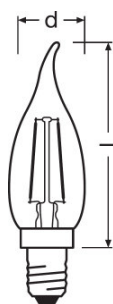

- LED lamps for line voltage
- Mercury-free lamps
- Lifetime: up to 15,000 h
- Beam angle: up to 360°

TECHNICAL DATA

Electrical data

Rated wattage	1.40 W
Nominal wattage	1.40 W
Nominal voltage	220...240 V
Operating frequency	50...60 Hz
Power factor λ	> 0.40
Claimed equiv. conventional lamp power	12 W

Photometrical data

Nominal luminous flux	120 lm
Rated luminous flux	120 lm
Rated color temperature	2500 K
Lumen main.fact.at end of nom.life time	0.70
Light color (designation)	Warm White
Color temperature	2500 K
Luminous flux	120 lm
Color rendering index Ra	≥ 80
Standard deviation of color matching	≤ 6 sdc _m

Light technical data

Warm-up time (60 %)	< 0.50 s
Starting time	< 0.5 s

Dimensions & weight

Overall length	125.0 mm
Diameter	35.0 mm
Outer bulb	BA35
Length	125.0 mm

Lifespan

Nominal lamp life time	15000 h
Rated lamp life time	15000 h
Number of switching cycles	100000