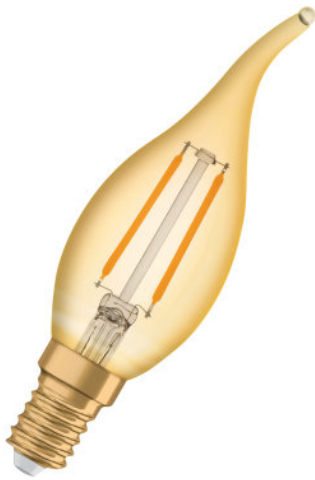

PRODUCT DATASHEET

Vintage 1906 LED 22 2.5 W/2500 K E14

Vintage 1906 LED | LED lamps, vintage edition

AREAS OF APPLICATION

- Domestic applications
- General illumination
- Outdoor use in outdoor luminaires only (minimum IP65)
- Perfect for decorative installations

PRODUCT BENEFITS

- Very low energy consumption
- Instant 100 % light, no warm-up time
- Can be easily fitted instead of ordinary light bulbs
- Lamps with innovative LED "filament" technology

PRODUCT FEATURES

- LED lamps for line voltage
- Mercury-free lamps
- Lifetime: up to 15,000 h
- Beam angle: up to 360°

TECHNICAL DATA

Electrical data

Rated wattage	2.50 W
Nominal wattage	2.50 W
Nominal voltage	220...240 V
Operating frequency	50...60 Hz
Power factor λ	> 0.40
Claimed equiv. conventional lamp power	22 W

Light technical data

Warm-up time (60 %)	< 0.50 s
Starting time	< 0.5 s

Dimensions & weight

Overall length	125.0 mm
Diameter	35.0 mm
Outer bulb	BA35
Length	125.0 mm

Lifespan

Nominal lamp life time	15000 h
Rated lamp life time	15000 h
Number of switching cycles	100000