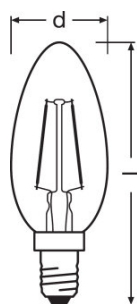

- LED lamps for line voltage
- Mercury-free lamps
- Lifetime: up to 15,000 h
- Beam angle: up to 360°

TECHNICAL DATA

Electrical data

Rated wattage	1.40 W
Nominal wattage	1.40 W
Nominal voltage	220...240 V
Operating frequency	50...60 Hz
Power factor λ	> 0.40
Claimed equiv. conventional lamp power	12 W

Light technical data

Warm-up time (60 %)	< 0.50 s
Starting time	< 0.5 s

Dimensions & weight

Overall length	100.0 mm
Diameter	35.0 mm
Outer bulb	BW35
Length	100.0 mm

Lifespan

Nominal lamp life time	15000 h
Rated lamp life time	15000 h
Number of switching cycles	100000