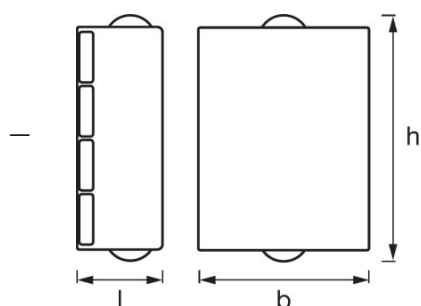

TECHNICAL DATA

Electrical data

Nominal wattage	6.00 W
Operating mode	Electronic control gear (ECG)
Nominal voltage	220...240 V
Mains frequency	50/60 Hz

Photometrical data

Color temperature	3000 K
Color rendering index Ra	≥80
Light color (designation)	Warm White
Luminous flux	280 lm
Luminous efficacy	47 lm/W
Luminous efficacy of lamp in luminaire	47 lm/W

Dimensions & weight

Length	50.0 mm
Width	100.0 mm
Height	130.0 mm
Product weight	550.00 g

Colors & materials

Body material	Aluminum
Housing color	Dark gray
Product color	Dark gray
Cover material	Polymethylmethacrylate (PMMA)

LOGISTICAL DATA

Product code	Product description	Packaging unit (Pieces/Unit)	Dimensions (length x width x height)	Volume	Gross weight
4058075123151	ENDURA STYLE UpDown Deco I 6 W DG	Shipping carton box 6	252 mm x 217 mm x 182 mm	9.95 dm ³	4185.00 g