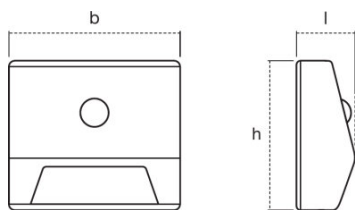

Electrical data

Nominal wattage	0.25 W
Operating mode	Battery
Nominal voltage	4.5 V
Mains frequency	0 Hz

Photometrical data

Color temperature	4000 K
Color rendering index Ra	>80
Light color (designation)	Cool White
Luminous flux	10 lm

Luminaire sensor data

Type of sensor	Light / Motion
Sensor technology	Passive infrared (PIR)

Dimensions & weight

Length	28.0 mm
Width	84.0 mm
Height	73.0 mm
Product weight	95.00 g

Colors & materials

Body material	Acrylonitrile butadiene styrene (ABS)
Housing color	White
Product color	White

Certificates & standards

Protection class	III
Type of protection	IP54
Standards	CE/RoHS/REACH

EQUIPMENT / ACCESSORIES

- Batteries included: 3x1.5 V LR03 (AAA)

LOGISTICAL DATA

Product code	Packaging unit (Pieces/Unit)	Dimensions (length x width x height)	Gross weight	Volume
4058075260733	Blister 1	31 mm x 140 mm x 195 mm	115.00 g	0.83 dm ³
4058075260740	Shipping carton box 6	198 mm x 154 mm x 210 mm	799.00 g	6.40 dm ³