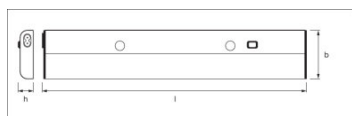

Photometrical data

<b>Color temperature</b>	4000 K
<b>Color rendering index Ra</b>	>80
<b>Light color (designation)</b>	Cool White
<b>Luminous flux</b>	320 lm

Dimensions & weight

<b>Length</b>	370.0 mm
<b>Width</b>	67.0 mm
<b>Height</b>	22.0 mm
<b>Product weight</b>	325.00 g