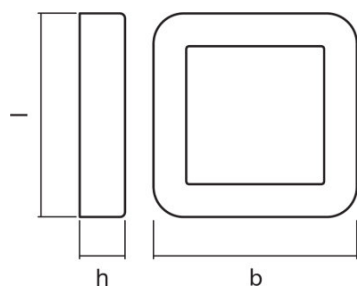

TECHNICAL DATA

Electrical data

Nominal wattage	13.00 W
Operating mode	Mains voltage
Nominal voltage	220...240 V
Mains frequency	50/60 Hz

Photometrical data

Color temperature	3000 K
Color rendering index Ra	>80
Light color (designation)	Warm White
Luminous flux	600 lm

Dimensions & weight

Length	202.0 mm
Width	202.0 mm
Height	45.0 mm
Product weight	900.00 g

Colors & materials

Body material	Aluminum
Housing color	White
Product color	White
Cover material	Polycarbonate (PC)