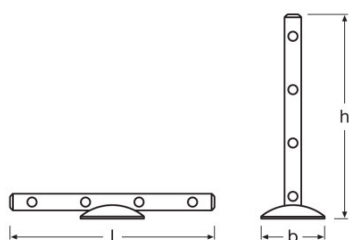

PRODUCT DATASHEET

LEDstixx

LEDstixx | Little helpers

AREAS OF APPLICATION

- Sideboards
- Flower arrangements
- Practical adhesive surface or drill holes
- Horizontal or vertical alignment on walls or objects

Photometrical data

Color temperature	6200 K
Color rendering index Ra	≥80
Luminous flux	25 lm

Dimensions & weight

Length	222.0 mm
Width	16.2 mm
Height	22.0 mm
Product weight	94.00 g

Colors & materials

Body material	Aluminum
Housing color	Silver
Product color	Silver