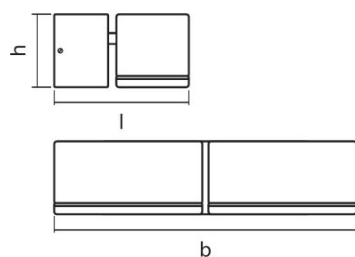

Dimensions & weight

Length	100.0 mm
Width	230.0 mm
Height	54.0 mm
Product weight	750.00 g

Colors & materials

Body material	Aluminum
Housing color	White
Product color	White
Cover material	Polymethylmethacrylate (PMMA)

Certificates & standards

Protection class	I
Type of protection	IP44
Standards	CE/EAC/REACH/RoHS

EQUIPMENT / ACCESSORIES

- Complete mounting and connecting accessories included

LOGISTICAL DATA

Product code	Packaging unit (Pieces/Unit)	Dimensions (length x width x height)	Gross weight	Volume
4058075205192	Folding carton box 1	115 mm x 302 mm x 148 mm	930.00 g	5.14 dm ³
4058075205208	Shipping carton box 6	320 mm x 310 mm x 365 mm	5924.00 g	36.21 dm ³