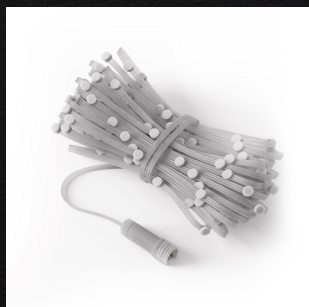

DOTS PLUS

TWPLUS-PLC-D-250SPP-T

PRODUCT DETAILS

Color profile	Multicolor + White
Cable color	Clear
Number of LEDs	250
IP rating	IP 65 | For indoor and outdoor use

MEASUREMENTS

Lead cable length	5 m | 16.4 ft
Lighted length	12.5 m | 41 ft
Lamps spacing	5 cm | 2 in

PRODUCT SKU

TWPLUS-PLC-D-250SPP-T

EAN CODE

8053614840915