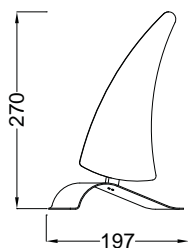

3810 - Sobremesa/Table Lamp

Ⓜ LED 6W 3000K 460lm - 220/240V

■ Cromo - Chrome

■ Difusor acrílico - Acrylic diffuser