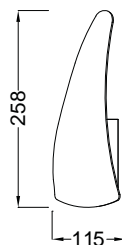

3807 - Plafón/Ceiling Lamp

Ⓢ LED 30W 3000K 2300lm - 220/240V

■ Cromo - Chrome

■ Difusor acrílico - Acrylic diffuser

3806 - Plafón/Ceiling Lamp

Ⓢ LED 24W 3000K 1850lm - 220/240V

■ Cromo - Chrome

■ Difusor acrílico - Acrylic diffuser

3805 - Plafón/Ceiling Lamp

Ⓢ LED 18W 3000K 1380lm - 220/240V

■ Cromo - Chrome

■ Difusor acrílico - Acrylic diffuser

3808 - Aplique/Wall Lamp

Ⓢ LED 6W 3000K 460lm - 220/240V

■ Cromo - Chrome

■ Difusor acrílico - Acrylic diffuser