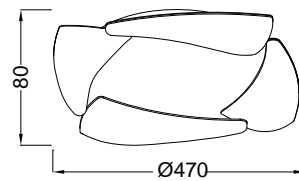

3806 - Plafón/Ceiling Lamp

Ⓢ LED 24W 3000K 1850lm - 220/240V

■ Cromo - Chrome

■ Difusor acrílico - Acrylic diffuser