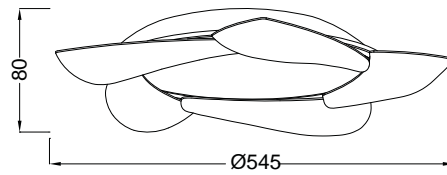

Jose I.Ballester *design*

Ref.3805

3807 - Plafón/Ceiling Lamp

Ⓢ LED 30W 3000K 2300lm - 220/240V

■ Cromo - Chrome

■ Difusor acrílico - Acrylic diffuser

3806 - Plafón/Ceiling Lamp

Ⓢ LED 24W 3000K 1850lm - 220/240V