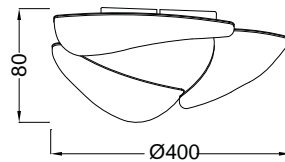

3805 - Plafón/Ceiling Lamp

Ⓢ LED 18W 3000K 1380lm - 220/240V

■ Cromo - Chrome

■ Difusor acrílico - Acrylic diffuser