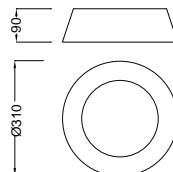

Datos Técnicos - Technical Data

4963/4967 - Plafón/Ceiling Lamp

4963

Ⓢ LED 1x60W 3000K 4200lm - 220/240V

☐ Pantalla blanco roto - Off white shade

4967

Ⓢ LED 1x60W 3000K 4200lm - 220/240V

■ Pantalla negra - Black shade

4962/4966 - Plafón/Ceiling Lamp

4962

Ⓢ LED 1x30W 3000K 3000lm - 220/240V

☐ Pantalla blanco roto - Off fwhite shade

4966

Ⓢ LED 1x30W 3000K 3000lm - 220/240V

■ Pantalla negra - Black shade

4961/4965 - Plafón/Ceiling Lamp

4961

Ⓢ LED 1x21W 3000K 2100lm - 220/240V

☐ Pantalla blanco roto - Off white shade

4965

Ⓢ LED 1x21W 3000K 2100lm - 220/240V

■ Pantalla negra - Black shade

4960/4964 - Plafón/Ceiling Lamp

4960

Ⓢ LED 1x12W 3000K 1200lm - 220/240V

☐ Pantalla blanco roto - Off white shade

4964

Ⓢ LED 1x12W 3000K 1200lm - 220/240V

■ Pantalla negra - Black shade