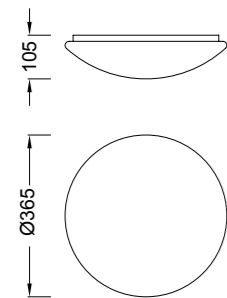

3670/3674 - Plafón/Ceiling Lamp

3670

LED 1x18W 3000K 1800lm - 220/240V
Difusor acrílico - Acrylic Diffuser

3674

LED 1x18W 5500K 1800lm - 220/240V
Difusor acrílico - Acrylic Diffuser