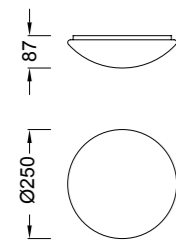

3672/3675 - Plafón/Ceiling Lamp

3672

LED 1x8W 3000K 800lm - 220/240V
Difusor acrílico - Acrylic Diffuser

3675

LED 1x8W 5500K 800lm - 220/240V
Difusor acrílico - Acrylic Diffuser